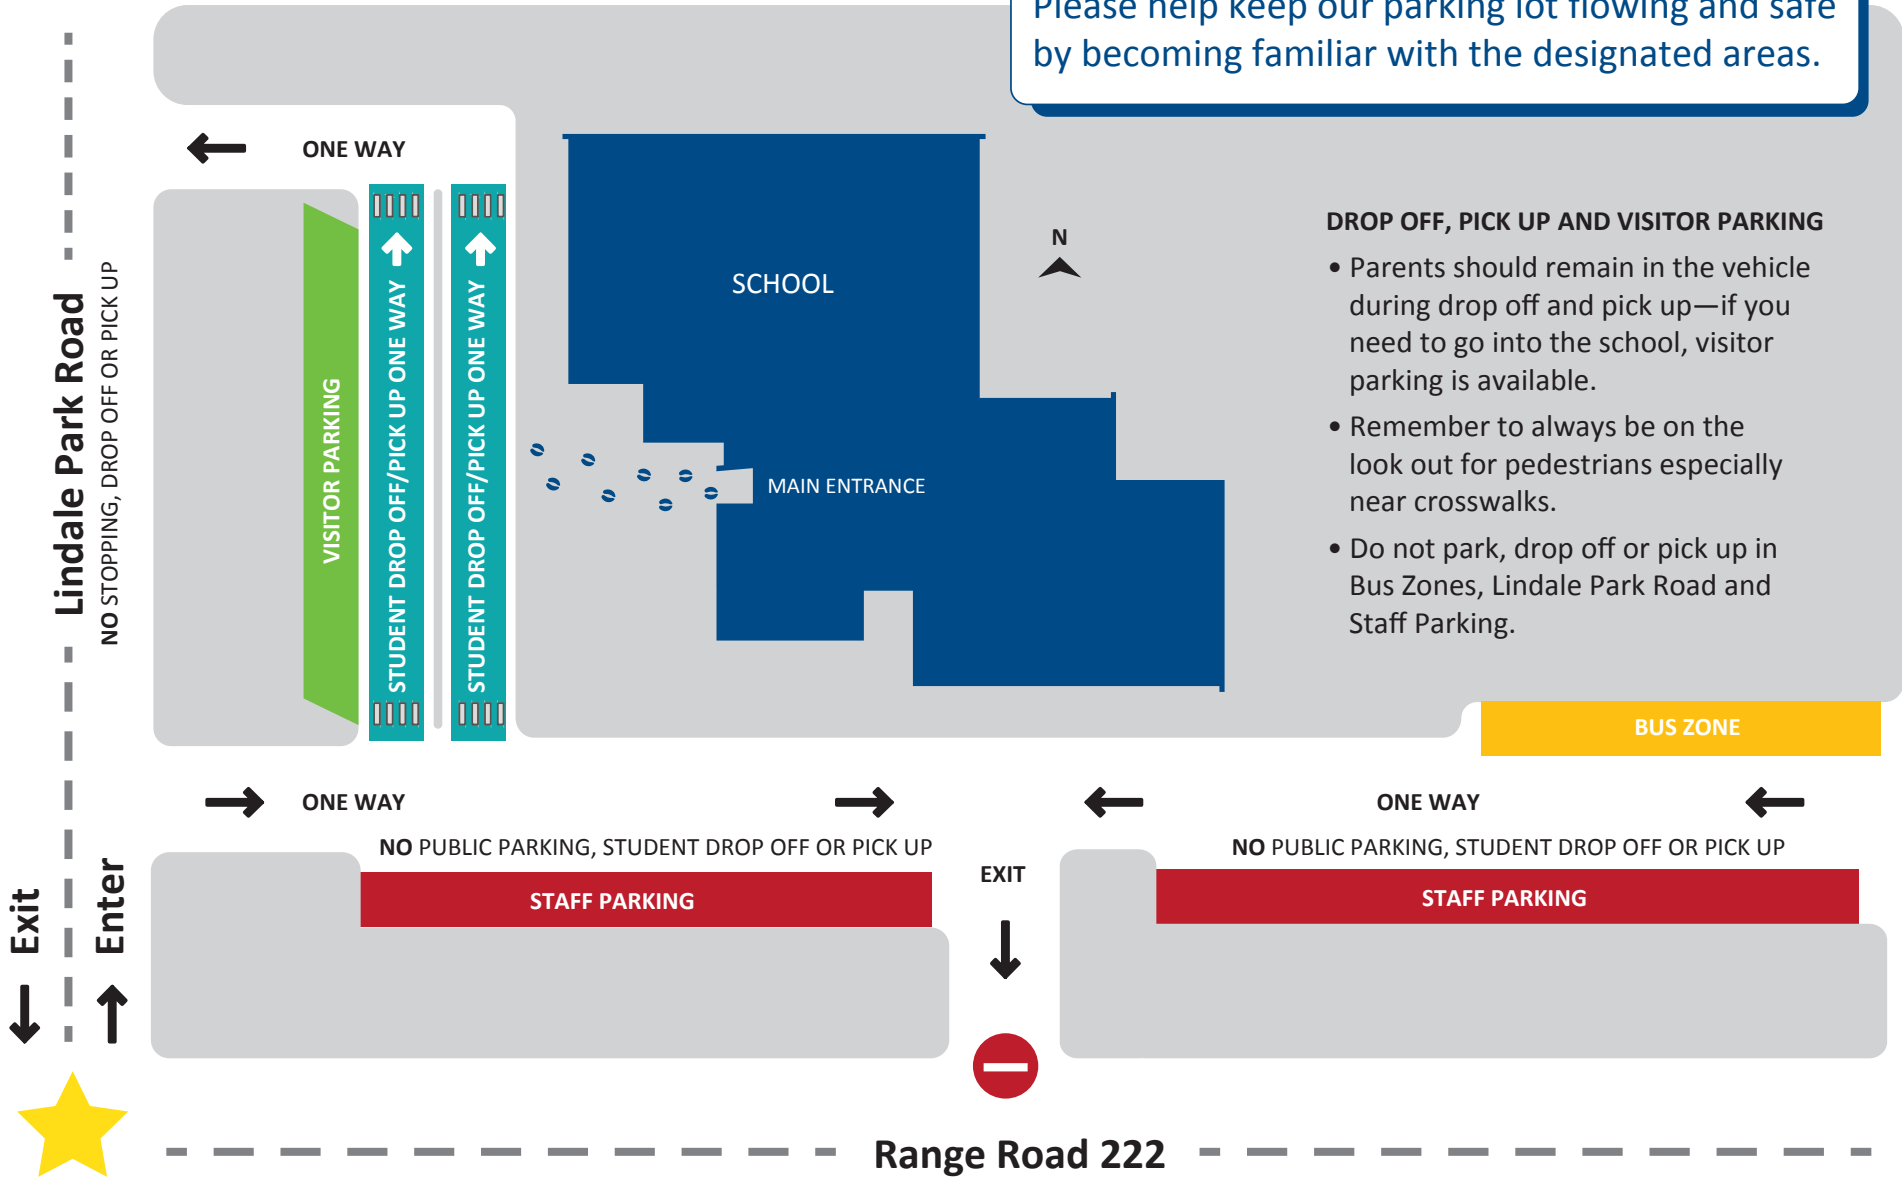

ARDROSSAN ELEMENTARY

WELCOME TO THE NEW SCHOOL LOCATION

Please help keep our parking lot flowing and safe by becoming familiar with the designated areas.

DROP OFF, PICK UP AND VISITOR PARKING

- Parents should remain in the vehicle during drop off and pick up—if you need to go into the school, visitor parking is available.
- Remember to always be on the look out for pedestrians especially near crosswalks.
- Do not park, drop off or pick up in Bus Zones, Lindale Park Road and Staff Parking.